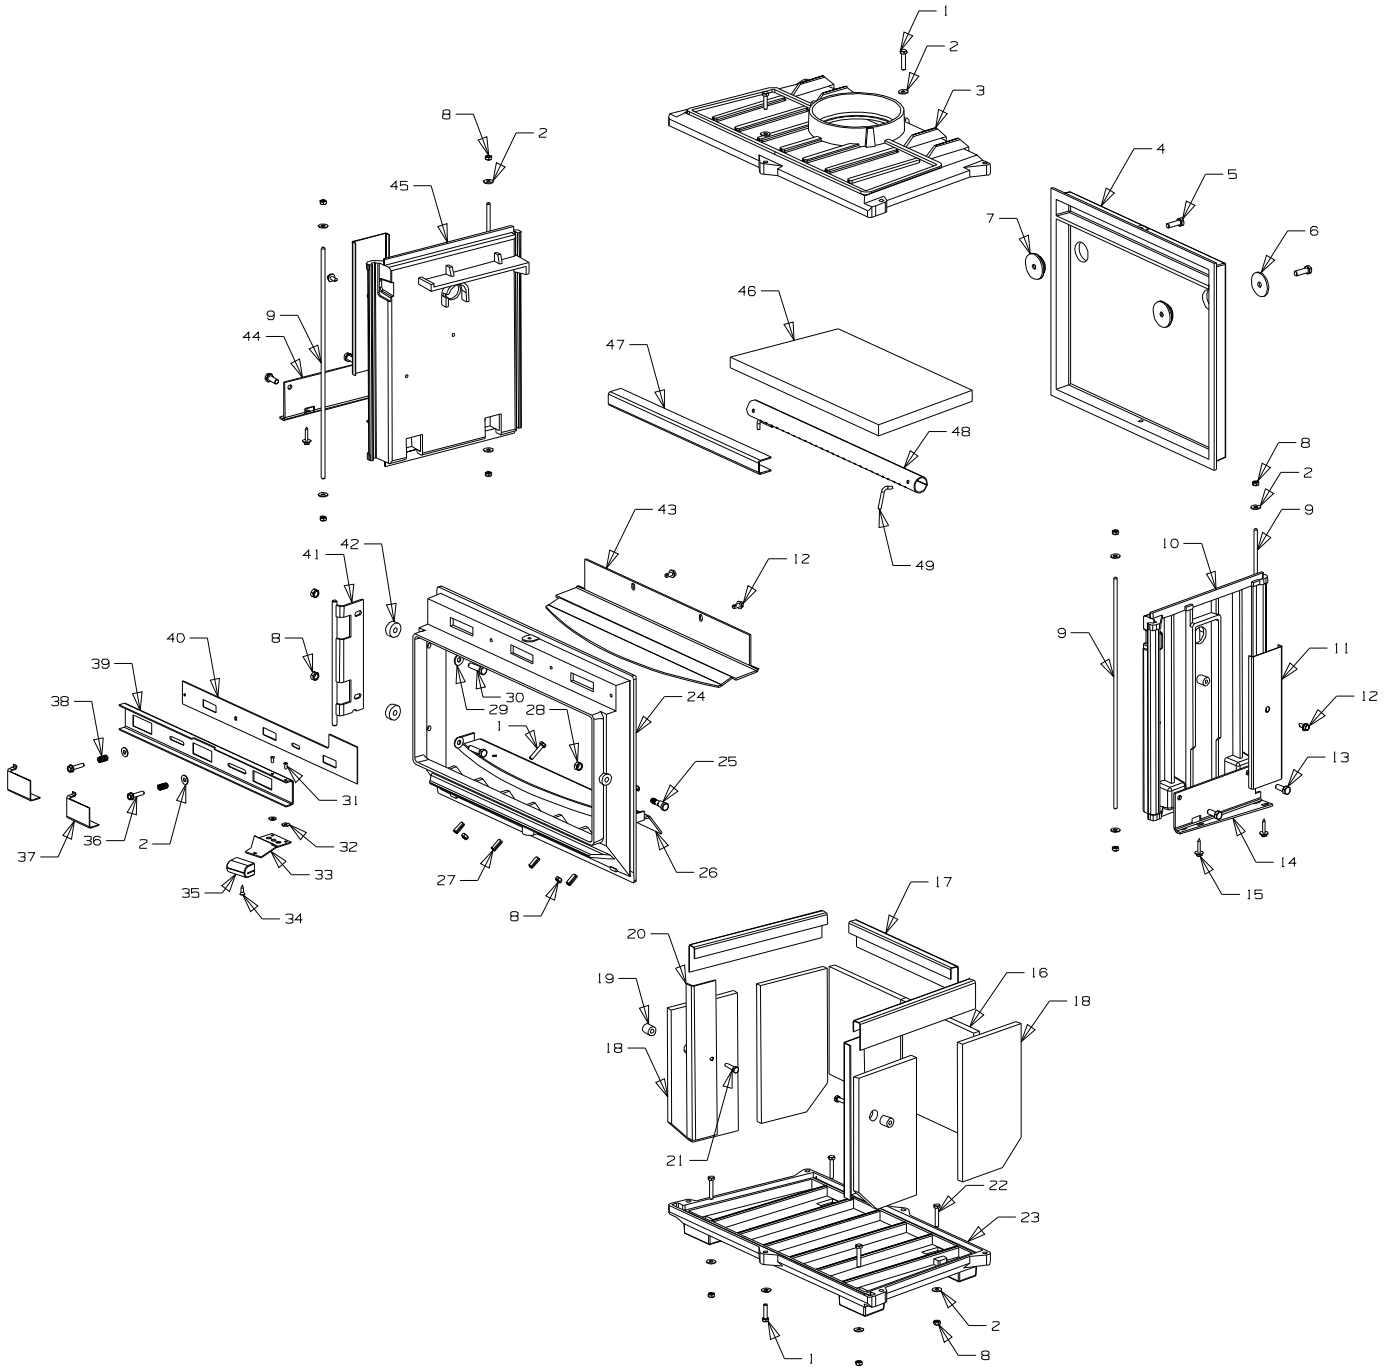

Item No	Part No	Description	Qty	Item No	Part No	Description	Qty
1	501962	Screw, Set M6 x 30	5	28	501602	Nut, M8	13
2	500374	Washer; Flat 1/4"	14	29	501606	Washer, Flat 8 x 19 x 1.6	2
3	987502	Firebox-Top	1	30	501685	Screw, Set M8 x 30	2
4	987503	Firebox-Back	1	31	586167	Rivet-Pop 4.0 Dia x 4.8	2
	984090	Plug Assy, 34mm Dia	2	32	500848	Washer, Flat 3/16"	2
5	501685	• Screw, Set M8 x 30	2	33	987898	Extension-Slide Air Inlet	1
6	502093	• Washer, Flat 8 x 42 x 3	2	34	503792	Screw; CSK No. 8 x 1/2"	1
7	684089	• Plug-34mm Dia	2	35	986162	Knob-Air Control	1
8	501682	• Nut, M6 (2)	22	36	503336	Screw, T/F M6 x 25	2
9	984598	Rod Tie, M6	4	37	994529	Cover-Air Slide	2
10	787596	Firebox-Side, RH	1	38	585223	Spring-Compression, Air Inlet	2
11	986146	Cover-Secondary Air	2	39	987550	Slide-Air, Inlet 20 x 50	1
12	503003	Screw; S/T 1/4" x .5	4	40	994537	Plate, Back-Meter "U" - NZ	1
13	501597	Screw, Set M8 x 20	6	•	994538	Plate, Back-Meter "V" - Aust	1
14	987546	Bracket-Mounting, RH	1	•	987858	Plate, Back-Meter - Overnight Burn - NZ	1
15	503459	Screw, S/T 12 x 25	6	41	986515	Hinge Assy	1
16	987814	Board-Back 12 x 195 x 195	2	42	987835	Spacer-Hinge Door	
17	987812	• Channel-Brick Retainer	2	43	987885	Deflector-Primary Air	1
18	987815	Board-Side 12 x 135 x 250	2	44	987534	Bracket-Mounting, LH	1
17	987812	• Channel-Brick Retainer	1	45	787595	Firebox-Side, LH	1
19	987813	• Spacer-Fire Board	2	46	987785	Board-Top 20 x 218 x 357/395	1
20	987549	Bracket-Retainer, Board	2	47	993078	• Channel-Top Baffle	
21	501963	Screw, Set M6 x 25	3	48	987890	Tube-Secondary Air, 12 x 6.5	1
22	501815	Screw, Set M6 x 35	4	49	586439	Pin-Retaining, Secondary Air Tube	1
23	987504	Firebox-Bottom	1				
24	986301	Firebox-Front	1				
25	587516	Pin-Door Latch	1				
26	987874	Ash Retainer	1				
27	503008	Pin, Tension 8 x 20	4				

Bold Text = Assemblies
Bulleted Text = Items included in Assemblies