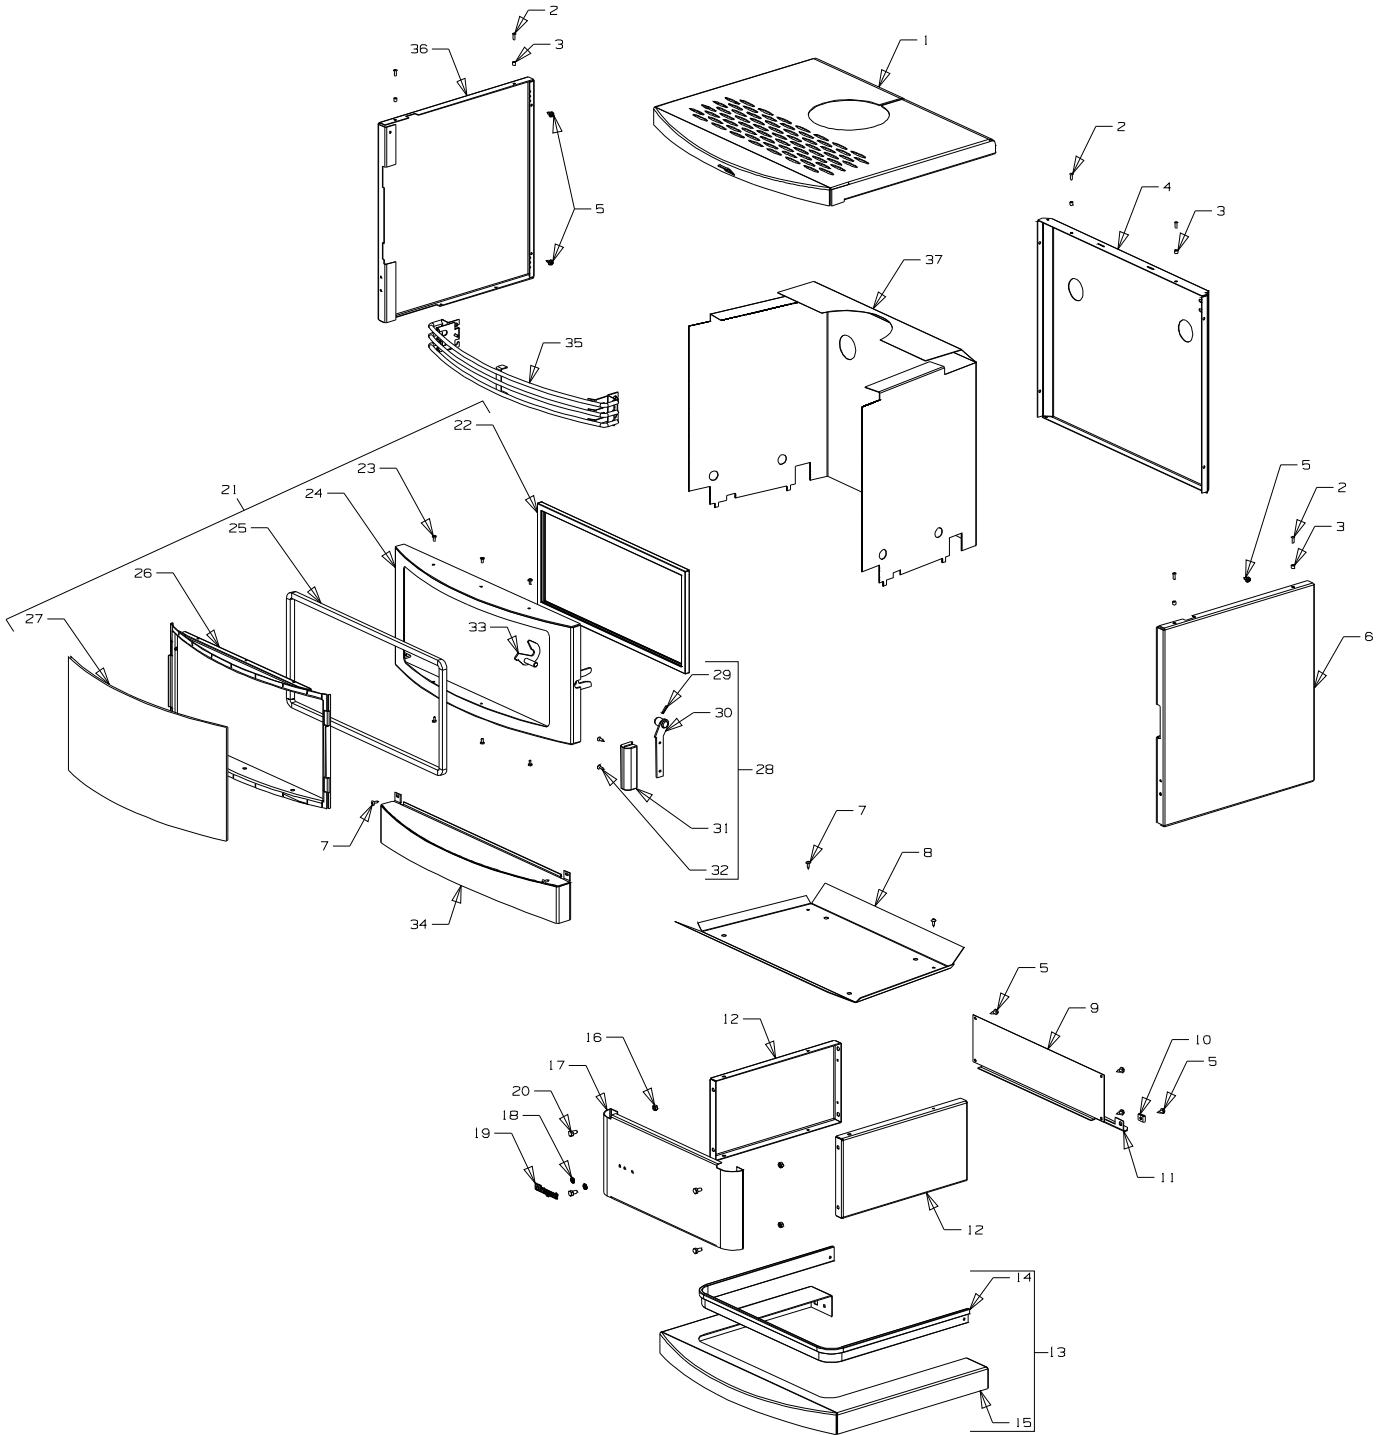

Masport®

FREESTANDING WOOD FIRES

SIENA

		NZ	AUST
Siena	Black	987959	987958
Part Numbers			

From Serial Number 3029373

Month and Year of Manufacture: August 2002

Item No	Part No	Description	Qty	Item No	Part No	Description	Qty
1	787861	Panel-Top - Black	1	21	787865	Door Assy-No Glass - Black (Incl. items 29-32)	
2	501303	Rivet-Pop 4.0 Dia x 7.9	8	22	700755	• Rope, Round, Glass Fibre	1
3	986148	Spacer-Grille	2	23	503009	• Screw, S/T 8 x .3	6
4	987772	Panel-Rear - Black	1	24	787887	• Door Assy - Black	1
5	503259	Screw; S/T 10 x .5	10	25	995380	• Tape, Falt 6 x 30	1
6	987716	Panel-Side RH - Black	1	26	787869	• Frame Assy-Glass - Black	1
7	503005	Screw; Pan No.10 x 1/2"	2	27	787886	Glass	1
8	987533	Heatshield-Bottom	1	28	994531	Handle Assy-Door	1
9	987523	Panel-Pedestal, Back	1	29	503006	• Pin-Tension, 4 x 16	1
10	503388	Nut-Spire	6	30	986605	• Handle-Assy	1
11	986791	Bracket-Restraint, Seismic	1	31	586161	• Handle-Door	1
12	987891	Panel-Pedestal, Side	2	32	503004	• Screw; Csk No. 8 X 5/8"	2
13	987863	Foot Assy - Black	1	33	994528	• Latch-Door Assy 10mm	1
14	987876	• Trim-Pedestal - Black	1	34	787877	Panel-Front - Black	1
15	987864	• Panel-Foot		35	787882	Grill-Assy - Gold/Black	1
16	501682	Nut, M6	22	•	787895	Grill-Assy - Silver/Black	1
17	987894	Panel-Pedestal, Front	1	•	787897	Grill-Assy - Black	1
18	503381	• Clip-Starlock, 4 Dia	2	36	987715	Panel-Side LH - Black	1
19	584581	• Badge - Gold	1	37	987531	Heatshield-Side & Rear	1
20	501959	Screw, Set M6 x 12	6				

Bold Text = Assemblies
Bulleted Text = Items included in Assemblies

150mm Flue Kit

(to suit Horizon, LE 2000, Sienna, LE 3000, LE 5000, LE 7000, Utopia, Panorama, **Sienna**)

Contains:

- 3 x 1200mm lengths Flue
- 1 x 1200mm length Outer / Inner Heat Shield Combination
- 1 x 600mm Outer Shield Extension
- 1 x Anti Down Draught Cowl
- 1 x Casing Cover
- 1 x top Flue Spacer Bracket
- 1 x Ceiling Plate
- 1 x Packet screws & Ceramic Spacers